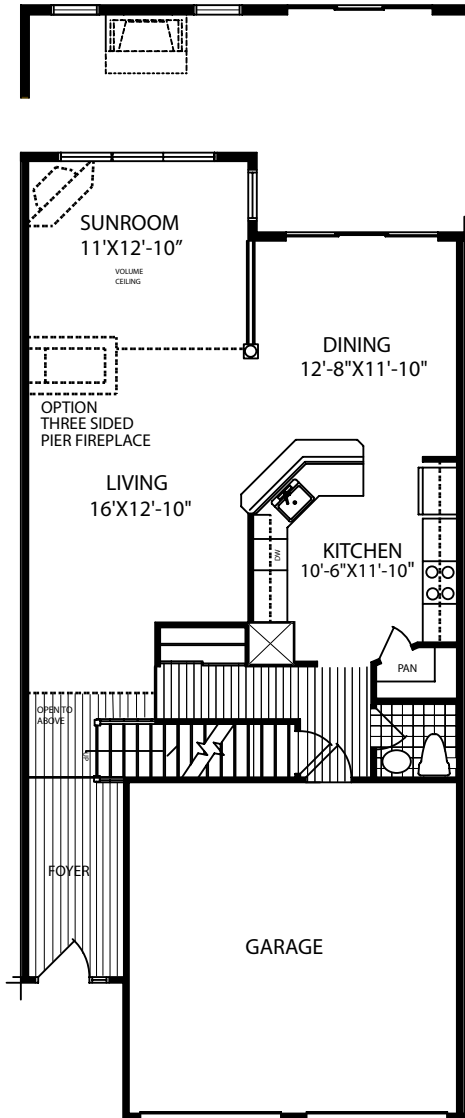

**Belvedere- Two Story**

**2,116 Square Feet**

**1st Floor**

**2nd Floor**

**Optional Finished Basement and Optional Powder Room**

3580 Lenape Lane • Emmaus, PA 18049 • PH: 610-966-6180