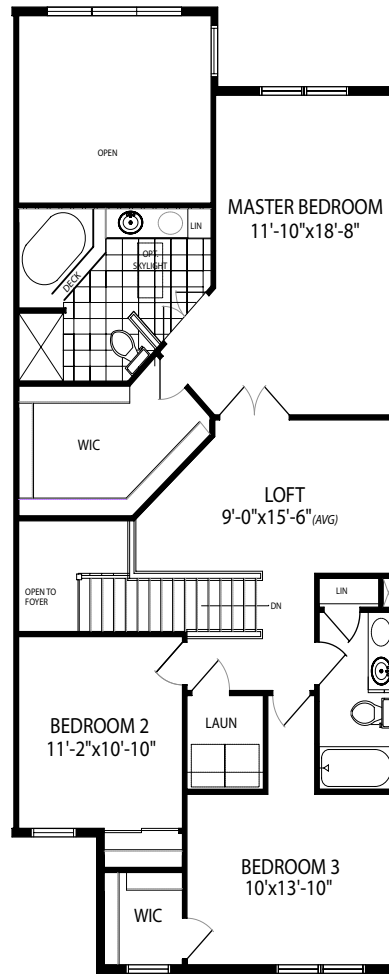

**Belvedere- Two Story**

**2,116 Square Feet**

**1st Floor**

**2nd Floor**

**Optional Finished Basement and Optional Powder Room**

3580 Lenape Lane • Emmaus, PA 18049 • PH: 610-966-6180