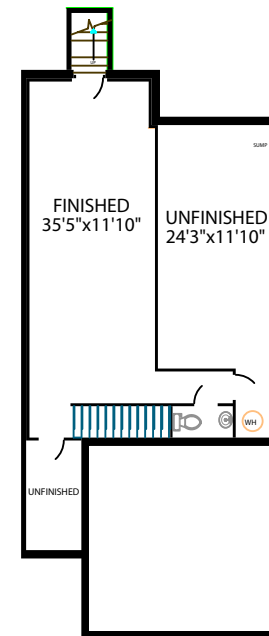

**Belvedere- Two Story**

**2,116 Square Feet**

**1st Floor**

**2nd Floor**

**Optional Finished Basement and Optional Powder Room**

3580 Lenape Lane • Emmaus, PA 18049 • PH: 610-966-6180