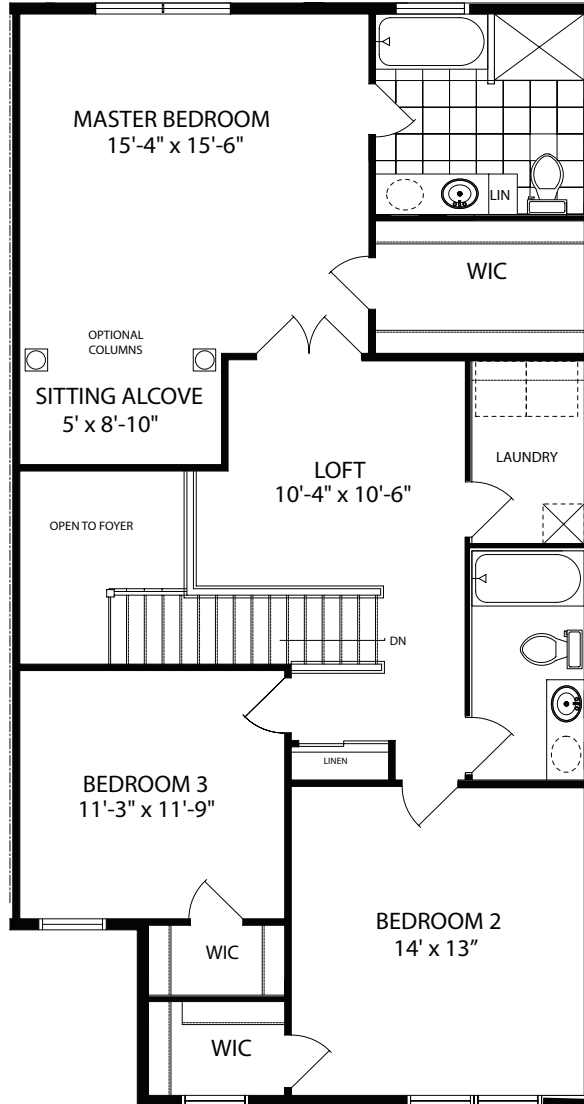

Cascade- Two Story

2,045 Square Feet

1st Floor

2nd Floor

Optional Finished Basement and Optional Powder Room

3580 Lenape Lane • Emmaus, PA 18049 • PH: 610-966-6180