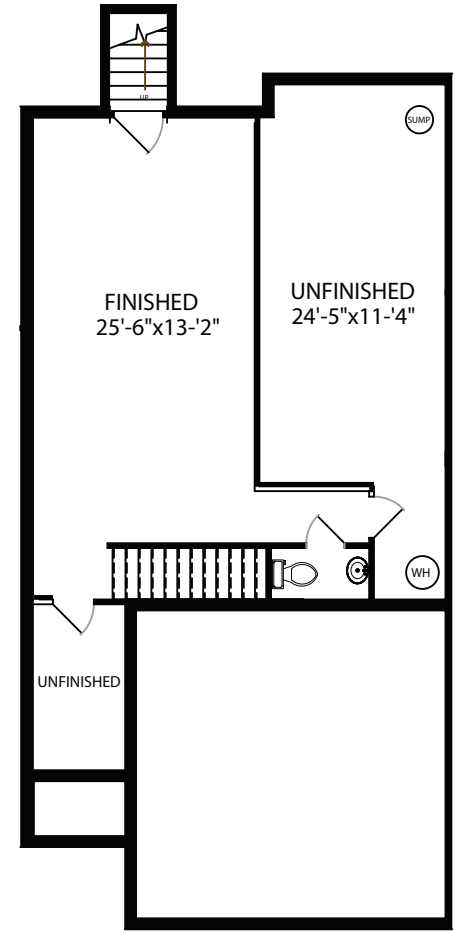

Cascade- Two Story

2,045 Square Feet

1st Floor

2nd Floor

Optional Finished Basement and Optional Powder Room

3580 Lenape Lane • Emmaus, PA 18049 • PH: 610-966-6180