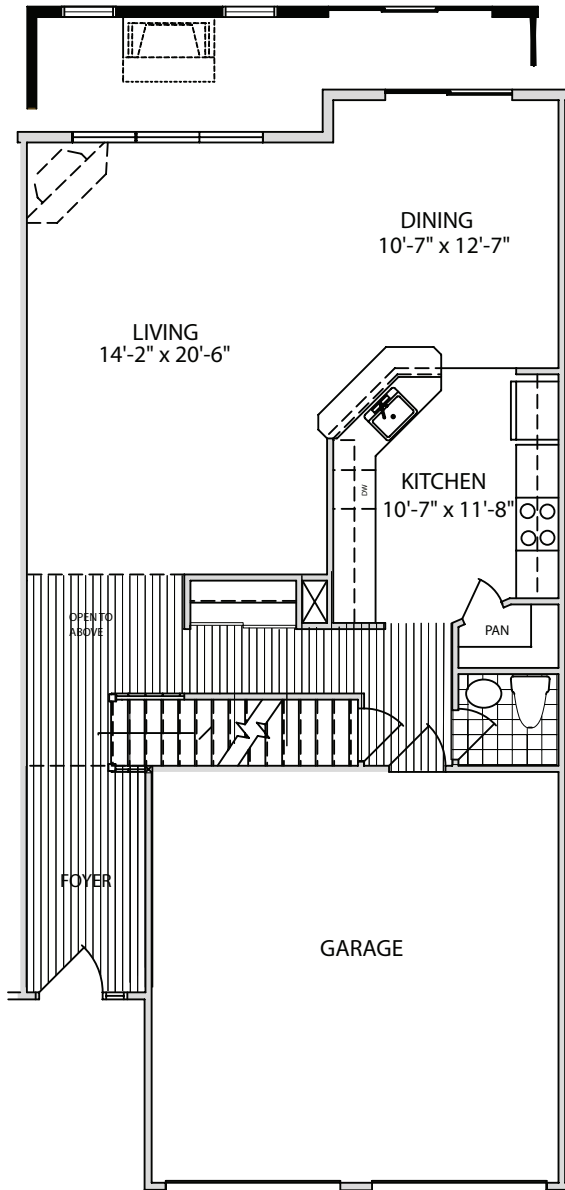

Cascade- Two Story

2,045 Square Feet

1st Floor

2nd Floor

Optional Finished Basement and Optional Powder Room

3580 Lenape Lane • Emmaus, PA 18049 • PH: 610-966-6180