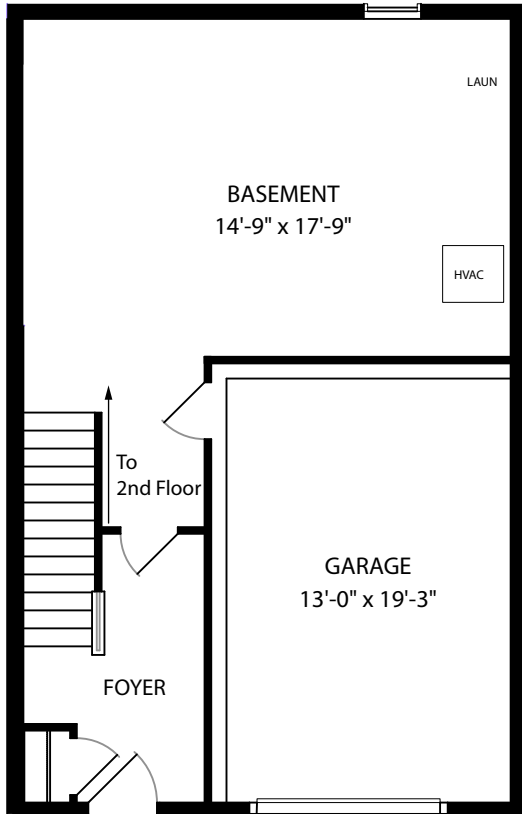

Penn's Terrace II

Cypress - Floor Plan

1,675 Square Feet

Entry Level

2nd Floor

3rd Floor