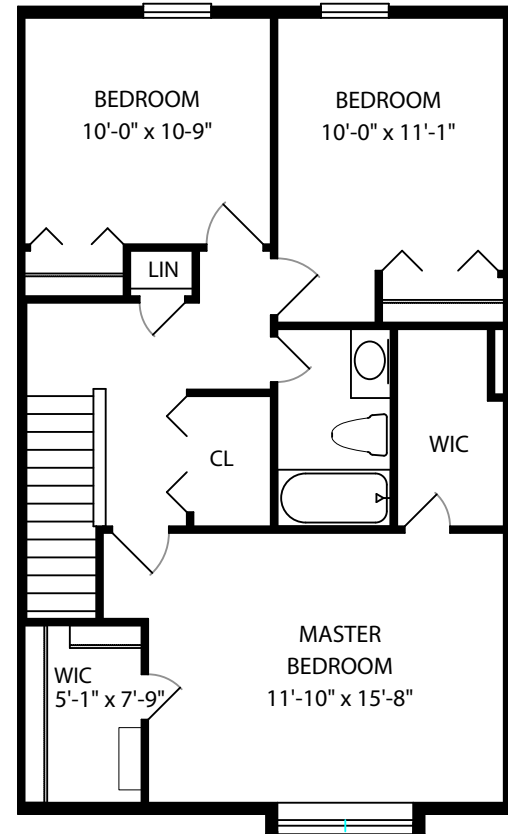

Penn's Terrace II

Cypress - Floor Plan

1,675 Square Feet

Entry Level

2nd Floor

3rd Floor