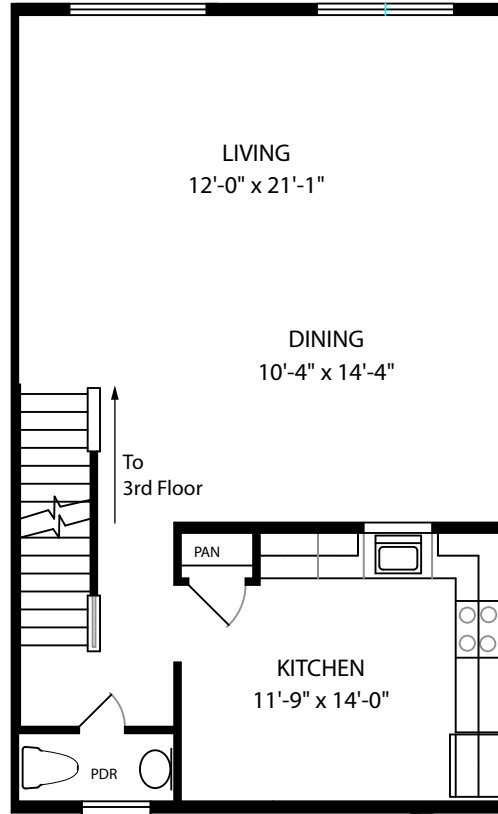

Penn's Terrace II

Cypress - Floor Plan

1,675 Square Feet

Entry Level

2nd Floor

3rd Floor