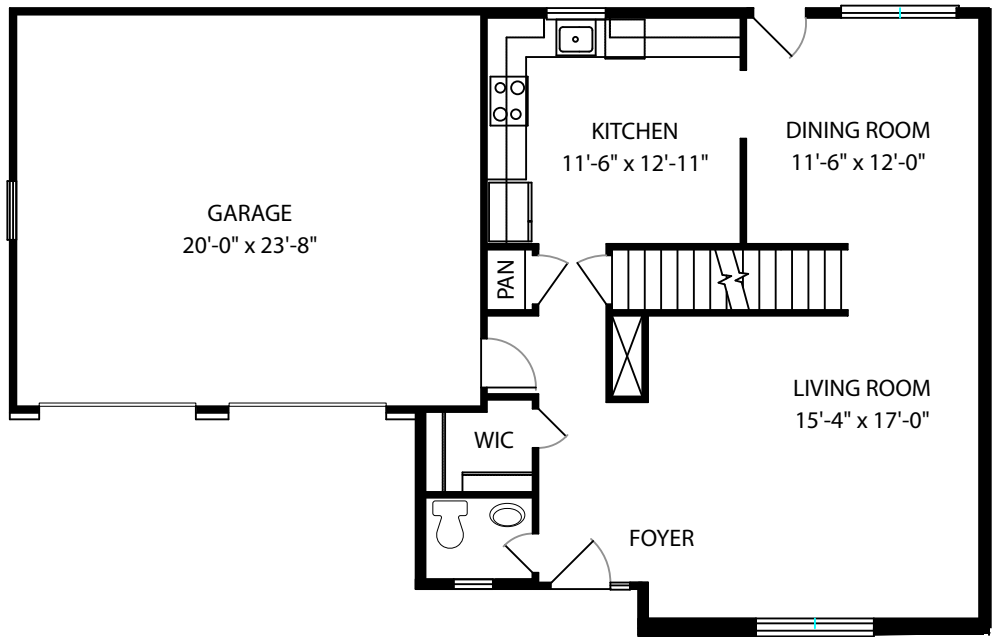

Rolling Hills

Knollwood- Floor Plan 1,945 Square Feet

Entry Level

2nd Floor